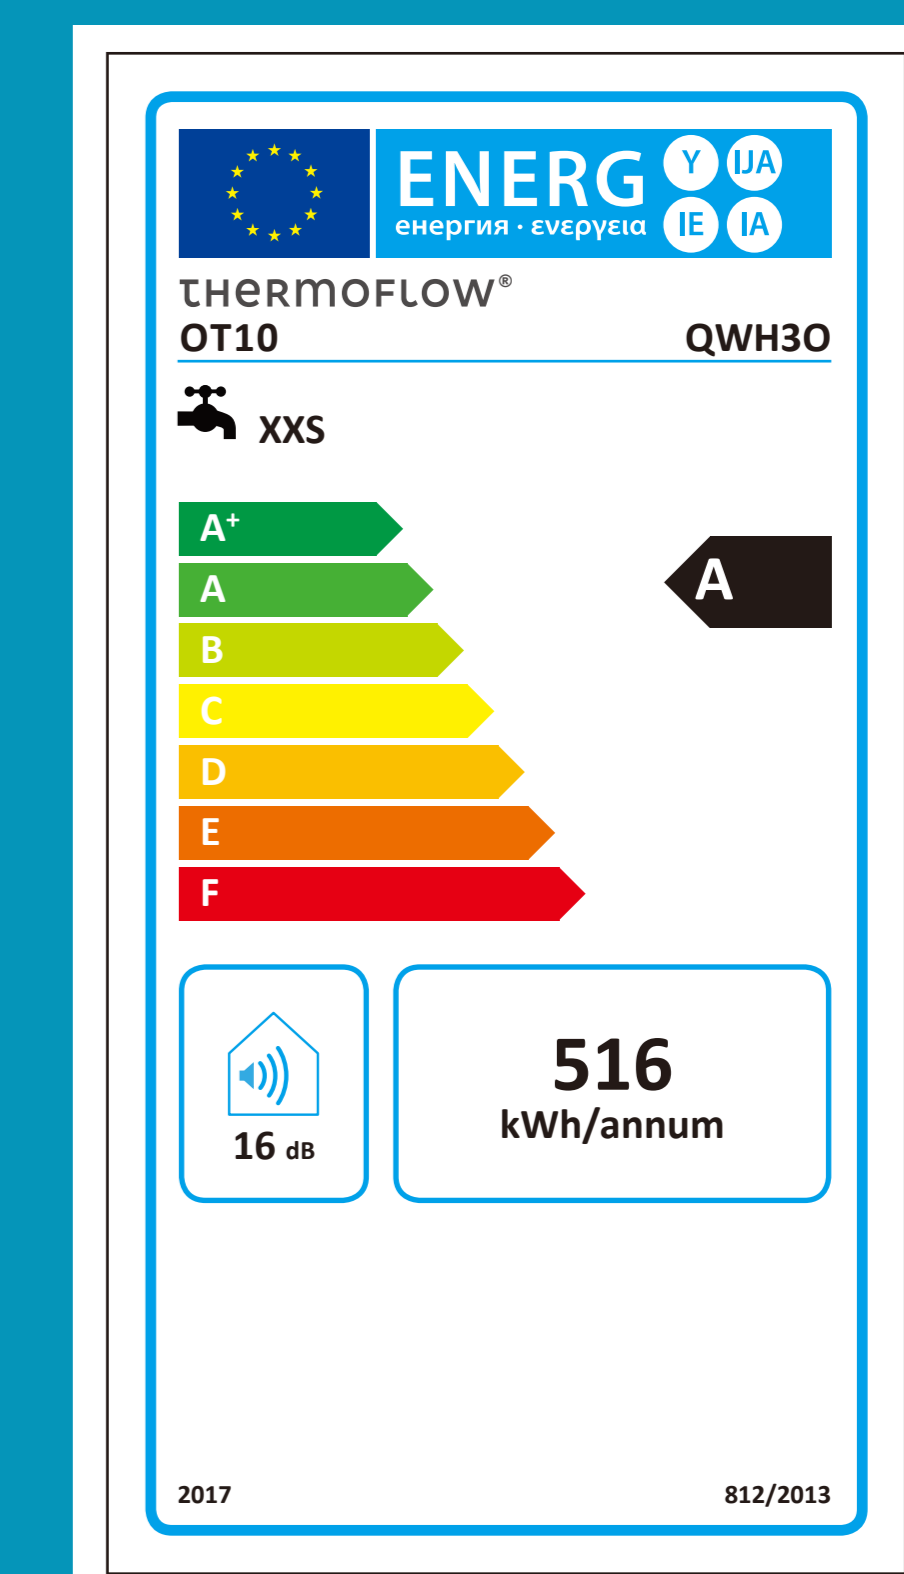

4 260683 877627

NEG Novex Großhandels-gesellschaft
für Elektro- und Haustechnik GmbH
Chenover Str. 5
D-67117 Limburgerhof
www.thermoflow.de