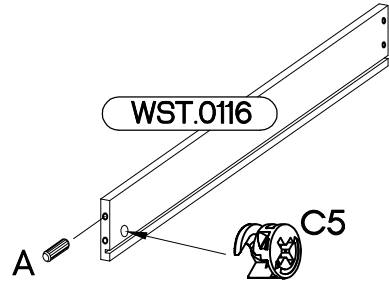

1

±12/10mm C5 4	±8x30mm A 8

x2