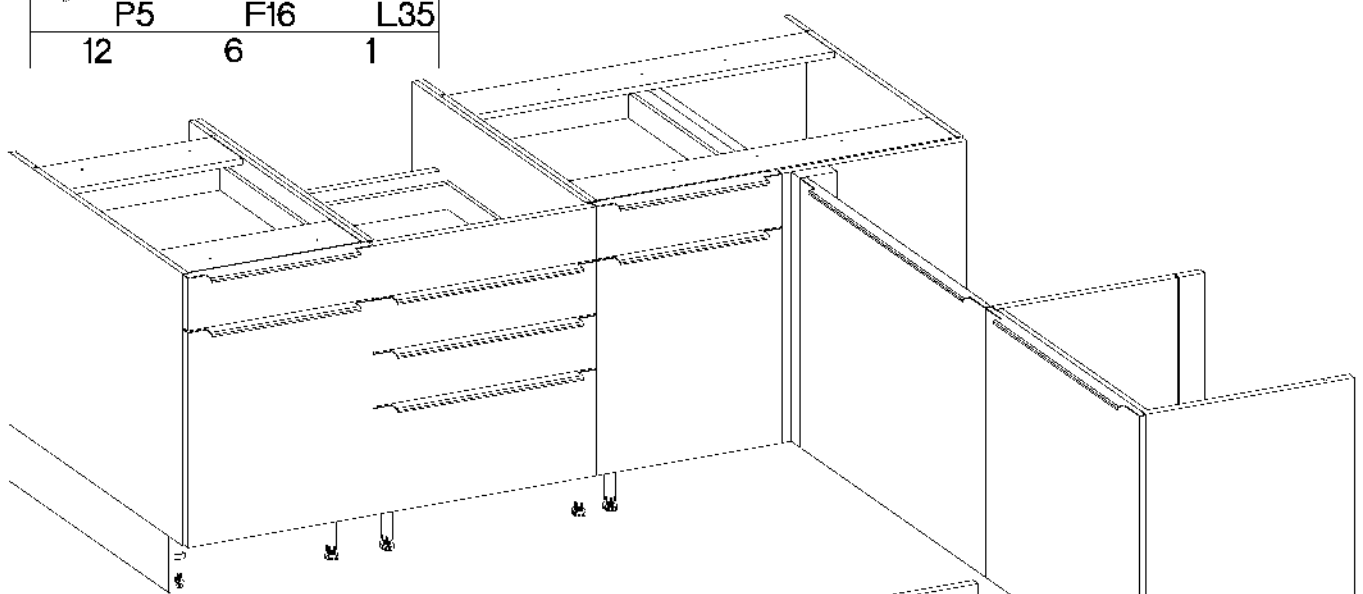

3.5x13mm

L=2200mm

P5

F16

L35

12

6

1

1. F16
2. F16 P5
3. F16
4. F16