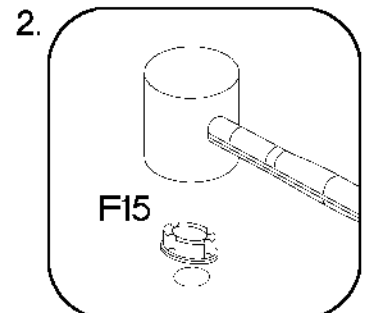

±8x30mm

A

4

KUH.90005

KUH.90008

2

±8x30mm ±3.5x13mm

4

A

P5

16

F15

4

F15

KUH.40151

3

±35/0mm ±3.5x13mm

HG

2

P5

4

KUH.70745