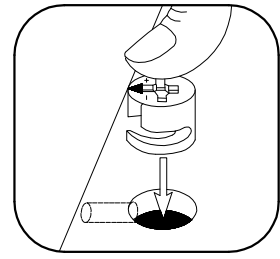

1

±12/10mm C5 4	±8x30mm A 8

x2

2

±6x42mm B2 4

x2

3

L=20mm D2 4

x2