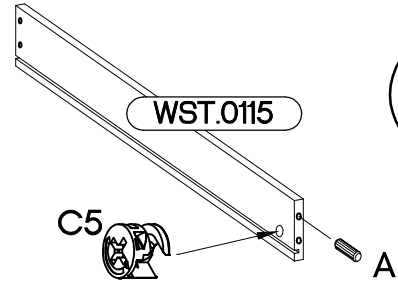

1

±12/10mm C5 4	±8x30mm A 8

x2