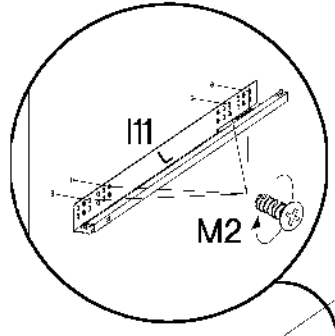

6

- 4 $\varnothing 8 \times 30 \text{mm}$
- 1 L=450mm (L, R)
- 8 $\varnothing 6.3 \times 13 \text{mm}$ (M2)