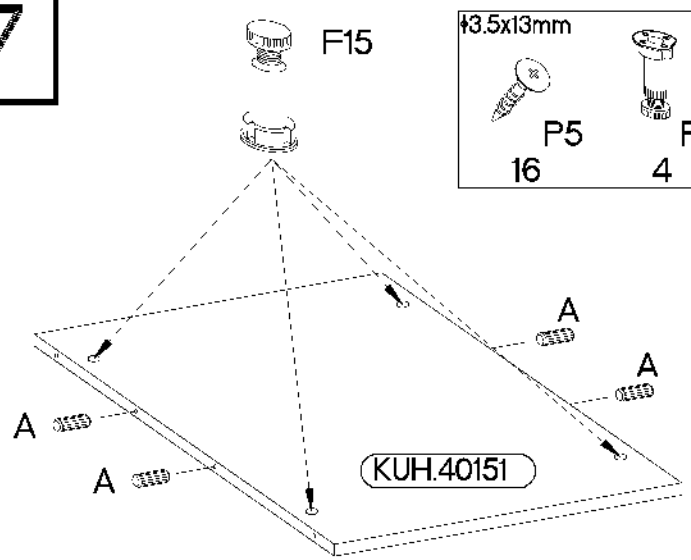

7

- 16 $\varnothing 3.5 \times 13 \text{mm}$ (P5)
- 4 F15
- 4 $\varnothing 8 \times 30 \text{mm}$ (A)