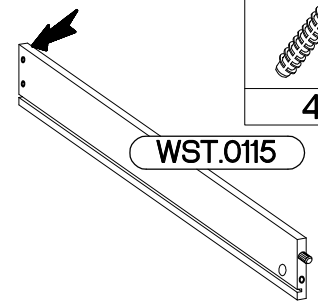

ISM-KUH-01593

Colli	Spare Part	Dimension
Colli 2/6	KUH.10418	720x560x16
	KUH.10419	720x560x16
	KUH.40150	567x485x16
	KUH.60295 x3	537x448x2,5
	KUH.70913 x2	138x596x16
	KUH.70914	281x596x16
	KUH.70915	140x596x16
	WST.0109	450x140x12
	WST.0110	450x140x12
	WST.0115 x2	450x80x12
	WST.0116 x2	450x80x12
	WST.0145	527x140x12
	WST.0147 x2	527x80x12

1

±12/10mm  C5 4	±8x30mm  A 8
---	---

x2

2

±6x42mm  B2 4

x2

3

L=20mm  D2 4
--