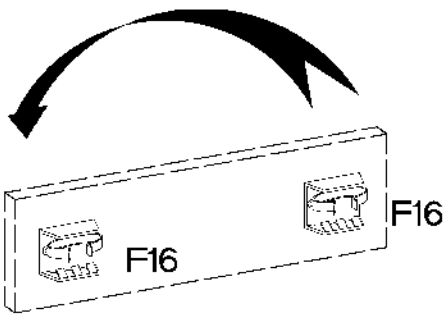

7

±3.5x13mm

P5

4

F16

2