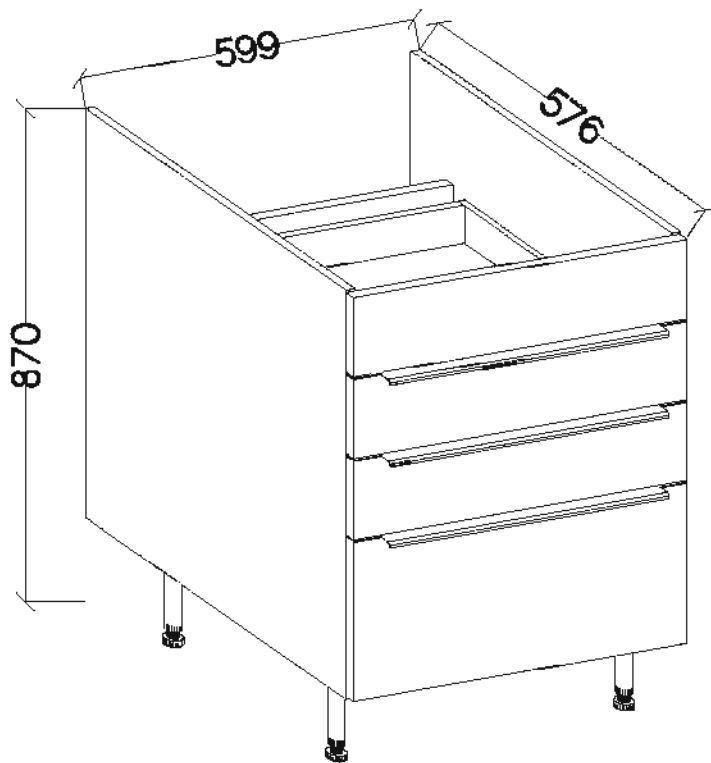

+8x30mm A 18	 6,4 x 50mm B 6	 +6x42mm B2 8	 +12/10mm C5 6	 L=20mm D2 6	 E1 6	 F15 4
 F16 2	 L=450mm L R 3	 L=450 mm K34 3		 L 12	 +6.3x13mm M2 24	
 O 1	 +4.0x16mm P1 4	 +3.5x13mm P5 30	 +3.0x16mm P11 12	 L=595mm SL60 3	 T3 2	 T10 2

ISM-KUH-01593