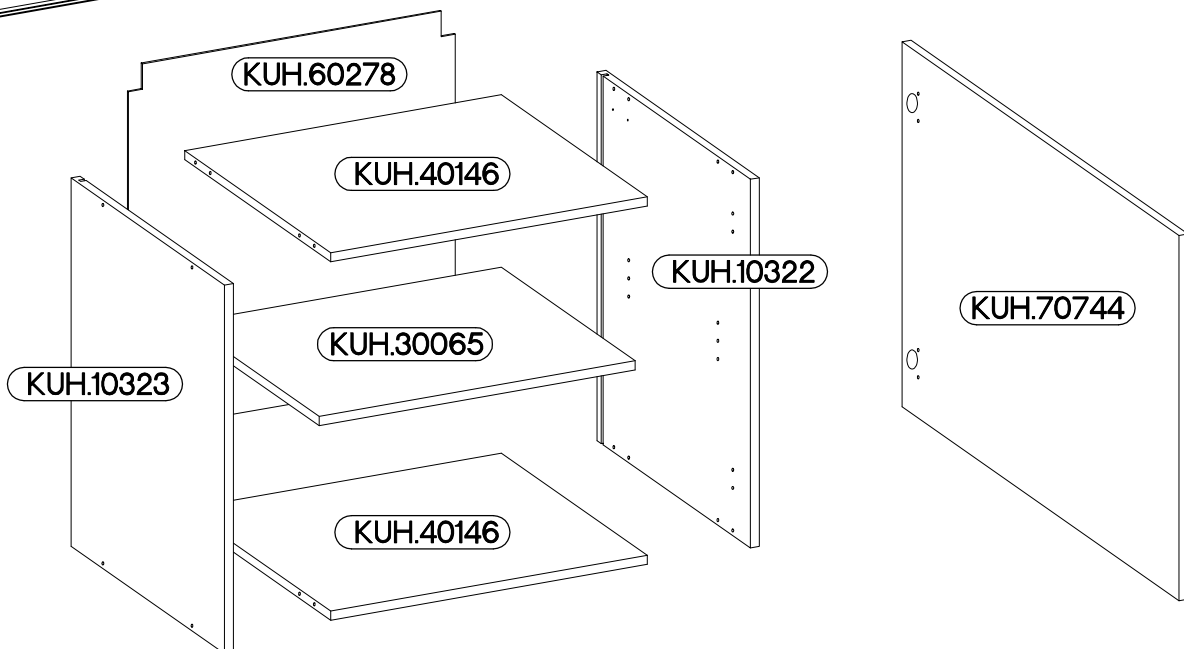

†8x30mm A	6,4 x 50mm B	 E1	†35/0mm HG	†5/16mm J3	 K	 K16
8	8	8	2	4	2	2
 O	†3.5x13mm P5	†3.0x20mm P7	†4.0x30mm P8	†3.0x16mm P11	†4.0x25mm R	L=595mm SL60
1	4	10-15	4	4	2	1

Colli	Spare Part	Dimension
Colli 5/6	KUH.10322	650x330x16
	KUH.10323	650x330x16
	KUH.30065	566x288x16
	KUH.40146 x2	567x314x16
	KUH.60278	646x585x2,5
	KUH.70744	644x596x16

ISM-KUH-01604