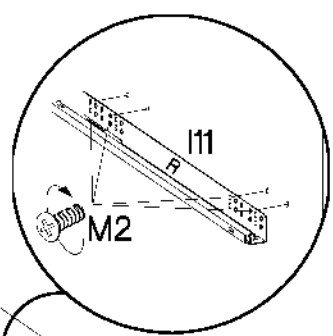

6

- 4 $\varnothing 8 \times 30 \text{mm}$
- 1 L=450mm (L, R)
- 8 $\varnothing 6.3 \times 13 \text{mm}$ (M2)