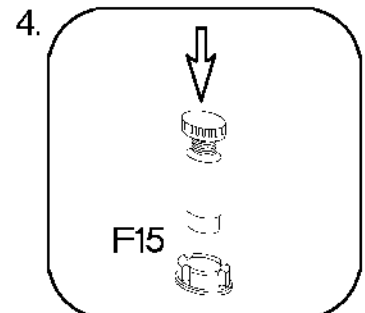

±8x30mm

A

4

KUH.90005

KUH.90008

2

±8x30mm ±3.5x13mm

4

A

P5

16

F15

4

F15

KUH.40151

3

±35/0mm ±3.5x13mm

HG

2

P5

4

KUH.70745