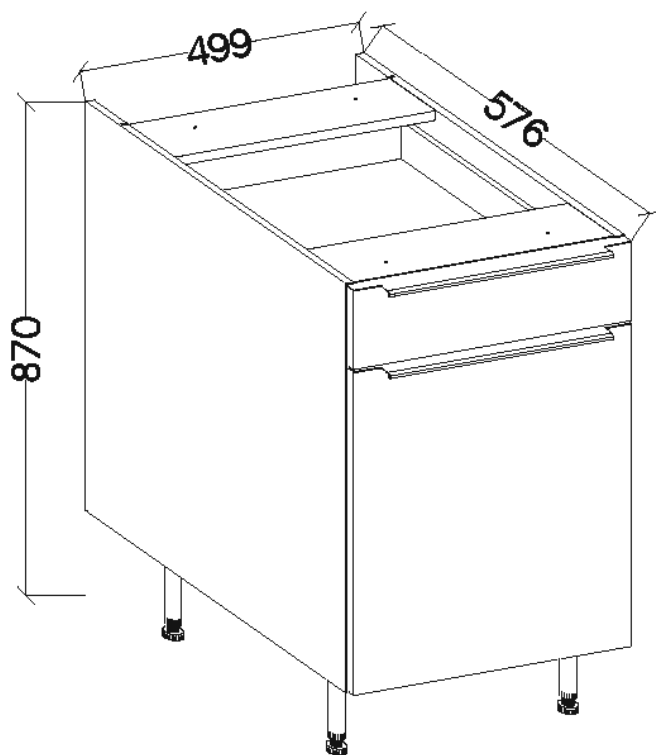

A	 B	 B2	 C5	 D2
12	8	2	2	2

 E1	 F15	 F16	 HG L=450mm	 L11	 J3	 L	
8	4	6	2	1	4	2	
 M2	 O	 O1	 P5	 P7	 P11	 R3	 SL50
8	1	1	32	8-10	6	4	2

ISM-KUH-01600