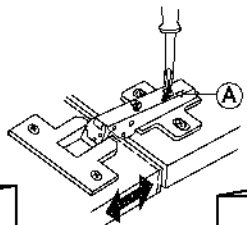

2.

3.

4.

Ø3.0x16mm	L=495mm
	
P11	SL50
3	1

VARIANT HIGH GLOSS

1.

2.

3.