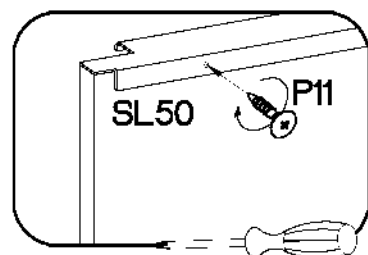

2.

3.

4.

Ø3.0x16mm	L=495mm
	
P11	SL50
3	1

VARIANT HIGH GLOSS

1.

2.

3.