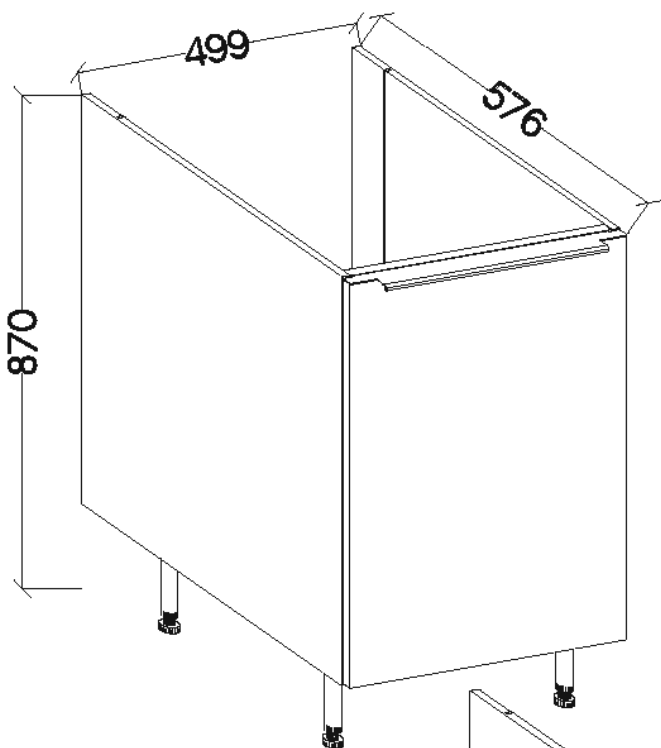

SAFADO / MARLEEN

84-170-...
84-176-...
84-17C-...

respekta®

KUH.40151

max.
10kg