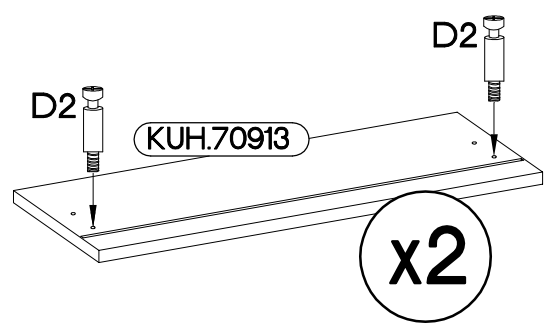

ISM-KUH-01593

Colli	Spare Part	Dimension
Colli 2/6	KUH.10418	720x560x16
	KUH.10419	720x560x16
	KUH.40150	567x485x16
	KUH.60295 x3	537x448x2,5
	KUH.70913 x2	138x596x16
	KUH.70914	281x596x16
	KUH.70915	140x596x16
	WST.0109	450x140x12
	WST.0110	450x140x12
	WST.0115 x2	450x80x12
	WST.0116 x2	450x80x12
	WST.0145	527x140x12
	WST.0147 x2	527x80x12

1

±12/10mm  C5 4	±8x30mm  A 8
---	---

x2

2

±6x42mm  B2 4

x2

3

L=20mm  D2 4
--