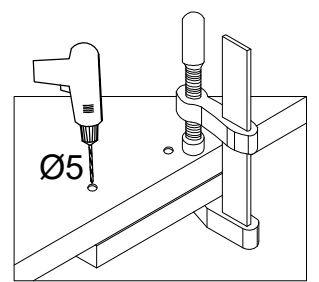

1

±12/10mm C5 4	±8x30mm A 8

x2

2

±6x42mm B2 4

x2

3

L=20mm D2 4

x2