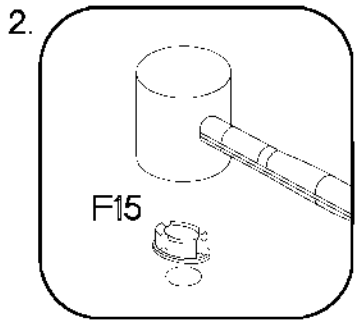

Colli	Spare Part	Dimension
Colli 1/6	KUH.10318	720x560x16
	KUH.10319	720x560x16
	KUH.30003	466x430x16
	KUH.40151	467x485x16
	KUH.60003	713x485x2,5
	KUH.60274	448x437x2,5
	KUH.70742	568x496x16
	KUH.70746	138x496x16
	KUH.90006	467x100x16
	KUH.90007	467x100x16
	WST.0113	427x80x12
	WST.0115	450x80x12
	WST.0116	450x80x12

KUH.30003

KUH.40151

#12/10mm  C5 2	#8x30mm  A 4	 O1 1
---	---	---

2

#6x42mm  B2 2	 O1 1
---	--

3

L=20mm  D2 2
--

4

5

6

- 4 $\varnothing 8 \times 30 \text{mm}$
- 1 L=450mm (L, R)
- 8 $\varnothing 6.3 \times 13 \text{mm}$ (M2)

7

- 16 $\varnothing 3.5 \times 13 \text{mm}$ (P5)
- 4 F15
- 4 $\varnothing 8 \times 30 \text{mm}$ (A)

F16
2

2

5/16mm

J3
4

13

∅35/0mm HG 2	∅3.5x13mm P5 4
--------------------	----------------------

14

∅3.0x16mm P11 6	L=495mm SL50 2
-----------------------	----------------------