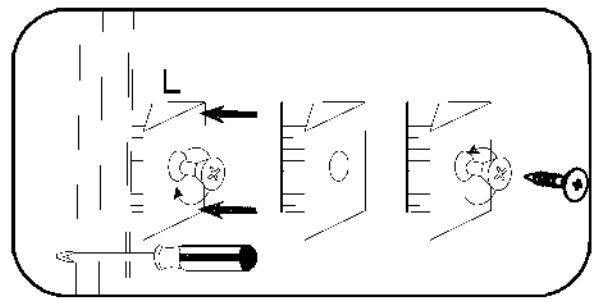

5

	L=450 mm		±3.5x13mm
L		K34	P5
8	2	4