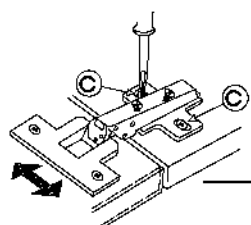

2.

3.

4.

Ø3.0x16mm	L=495mm
	
P11	SL50
3	1

VARIANT HIGH GLOSS

1.

2.

3.