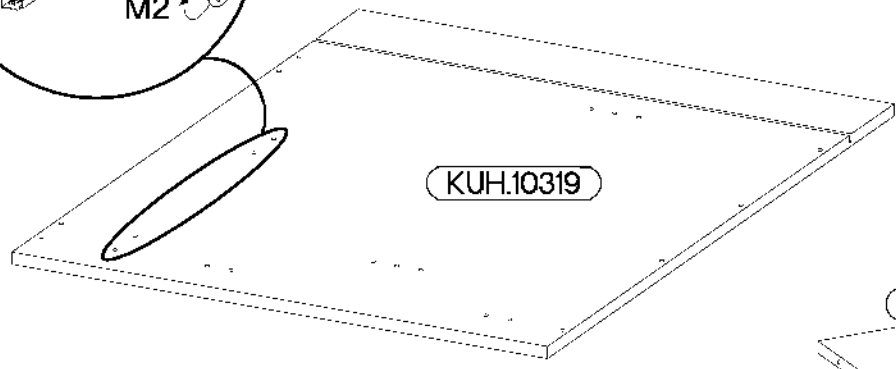

6

- 4 $\varnothing 8 \times 30 \text{mm}$
- 1 L=450mm
- 1 I11
- 8 $\varnothing 6.3 \times 13 \text{mm}$ M2