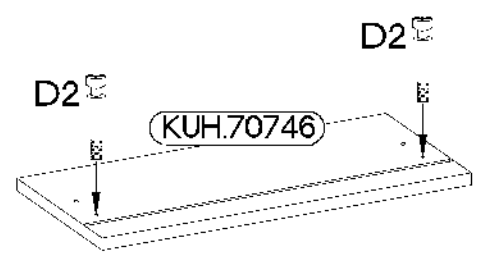

ISM-KUH-01600

Colli	Spare Part	Dimension
Colli 1/6	KUH.10318	720x560x16
	KUH.10319	720x560x16
	KUH.30003	466x430x16
	KUH.40151	467x485x16
	KUH.60003	713x485x2,5
	KUH.60274	448x437x2,5
	KUH.70742	568x496x16
	KUH.70746	138x496x16
	KUH.90006	467x100x16
	KUH.90007	467x100x16
	WST.0113	427x80x12
	WST.0115	450x80x12
	WST.0116	450x80x12

KUH.30003

KUH.40151

#12/10mm  C5 2	#8x30mm  A 4	 O1 1
---	---	---

2

#6x42mm  B2 2	 O1 1
---	--

3

L=20mm  D2 2
--

4

4.0x35mm	3.5x13mm
	
R3	P5
4	8

$\phi 3.0 \times 16 \text{mm}$  P11 8	L=2200mm  L36 1	 L37 2
--	--	--

VARIANT 2

Colli	Spare Part	Dimension
Colli 2/2	KUH.20112	1100x600x38
	KUH.90258	1172x150x16

Colli	Spare Part	Dimension
Colli 6/6	KUH.20001	2200x600x38
	KUH.90215 x2	515x150x16
	KUH.90217	2199x150x16