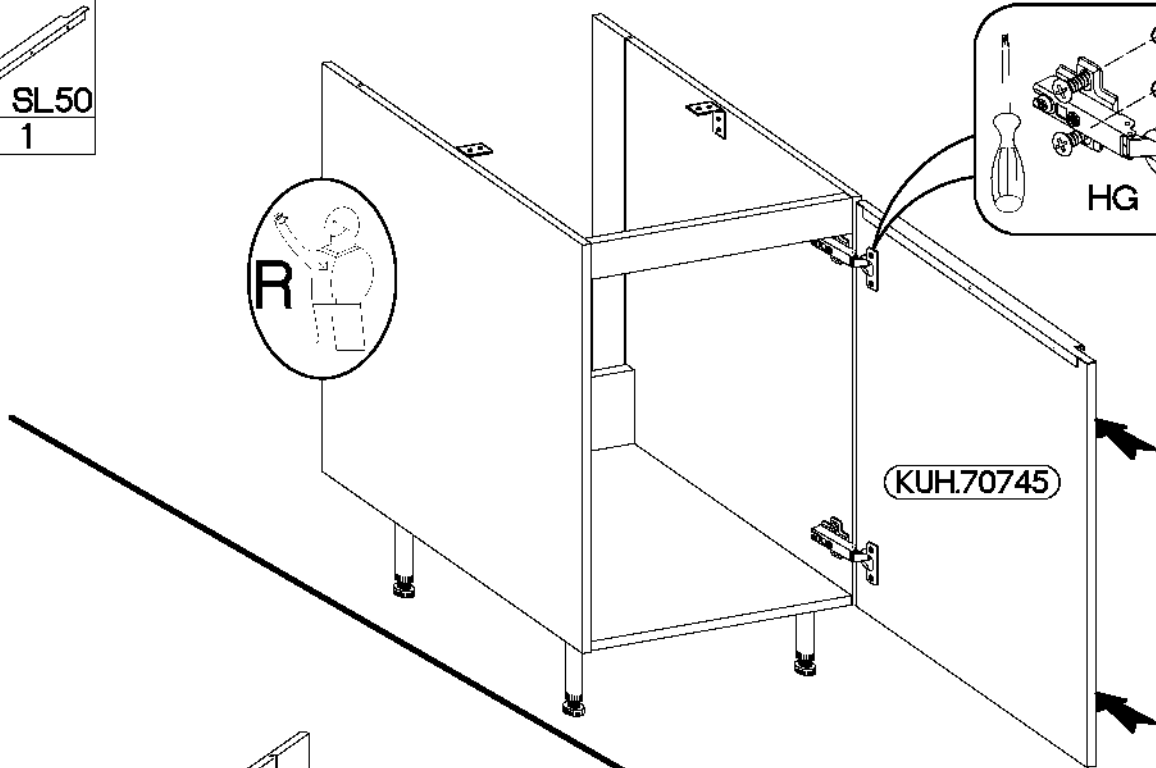

3.

4.

∅3.0x16mm	L=495mm
	
P11	SL50
3	1

VARIANT HIGH GLOSS

1.

2.

3.

SAFADO / MARLEEN