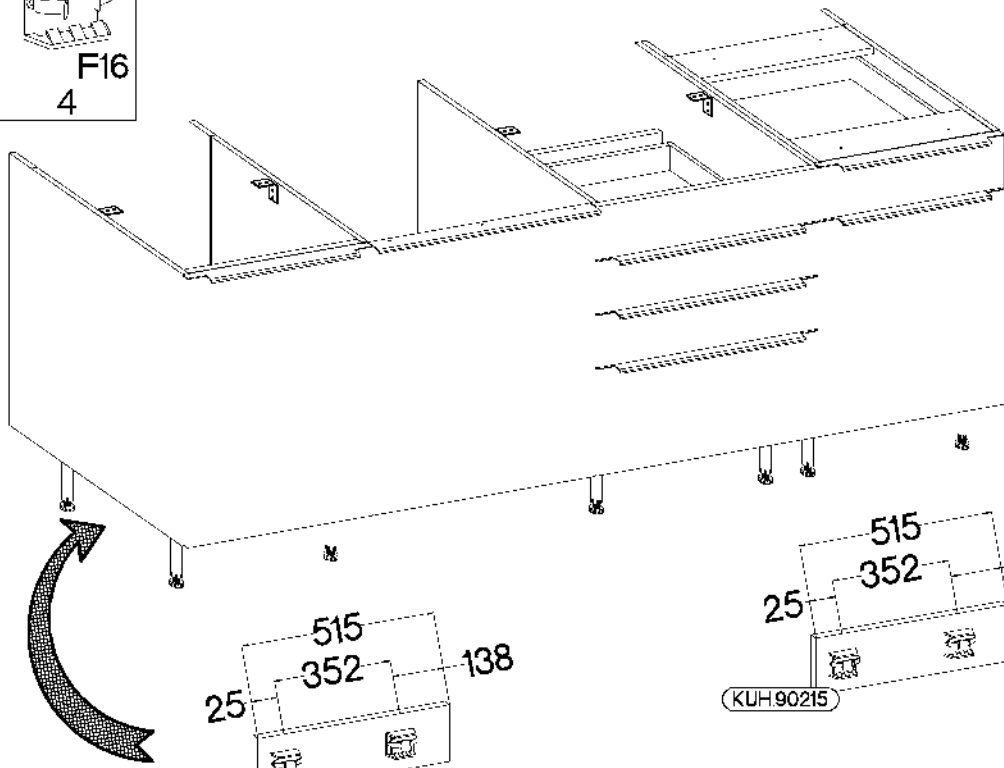

VARIANT 1

Colli	Spare Part	Dimension
	KUH.20001	2200x600x38
Colli 6/6	KUH.90215 x2	515x150x16
	KUH.90217	2199x150x16

±3.5x13mm

P5

8

F16

4

KUH.90215