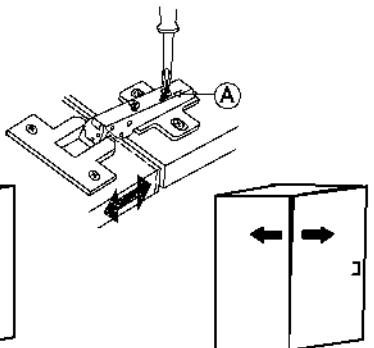

13

∅35/0mm HG 2	∅3.5x13mm P5 4

14

∅3.0x16mm P11 6	L=495mm SL50 2

1.

2.

VARIANT HIGH GLOSS

1.

2.

3.