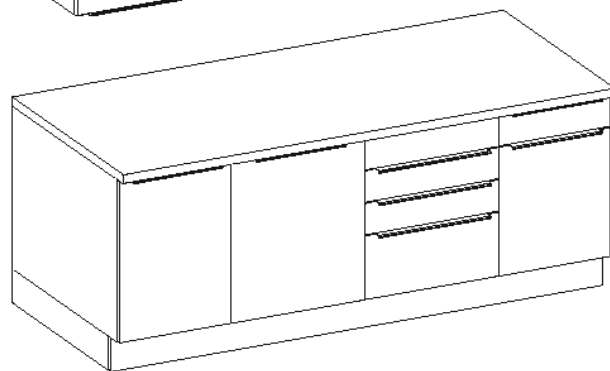

SAFADO / MARLEEN

84-170-...

84-176-...

84-17F-...

RESPEKTA®

VARIANT 1

VARIANT 2

ISM-KUH-01597