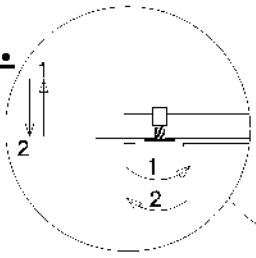

13

∅35/0mm HG 2	∅3.5x13mm P5 4

14

∅3.0x16mm P11 6	L=495mm SL50 2

1.

2.

VARIANT HIGH GLOSS

1.

2.

3.