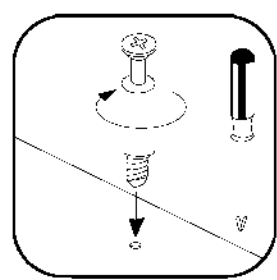

ISM-KUH-01600

Colli	Spare Part	Dimension
Colli 1/6	KUH.10318	720x560x16
	KUH.10319	720x560x16
	KUH.30003	466x430x16
	KUH.40151	467x485x16
	KUH.60003	713x485x2,5
	KUH.60274	448x437x2,5
	KUH.70742	568x496x16
	KUH.70746	138x496x16
	KUH.90006	467x100x16
	KUH.90007	467x100x16
	WST.0113	427x80x12
	WST.0115	450x80x12
	WST.0116	450x80x12

KUH.30003

KUH.40151

#12/10mm  C5 2	#8x30mm  A 4	 O1 1
---	---	---

2

#6x42mm  B2 2	 O1 1
---	--

3

L=20mm  D2 2
--

4