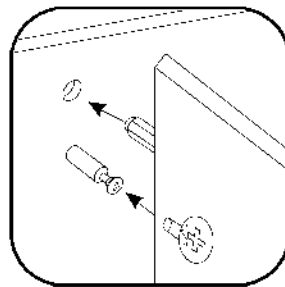

ISM-KUH-01600

Colli	Spare Part	Dimension
Colli 1/6	KUH.10318	720x560x16
	KUH.10319	720x560x16
	KUH.30003	466x430x16
	KUH.40151	467x485x16
	KUH.60003	713x485x2,5
	KUH.60274	448x437x2,5
	KUH.70742	568x496x16
	KUH.70746	138x496x16
	KUH.90006	467x100x16
	KUH.90007	467x100x16
	WST.0113	427x80x12
	WST.0115	450x80x12
	WST.0116	450x80x12

KUH.30003

KUH.40151

#12/10mm  C5 2	#8x30mm  A 4	 O1 1
---	---	---

2

#6x42mm  B2 2	 O1 1
---	--

3

L=20mm  D2 2
--

4