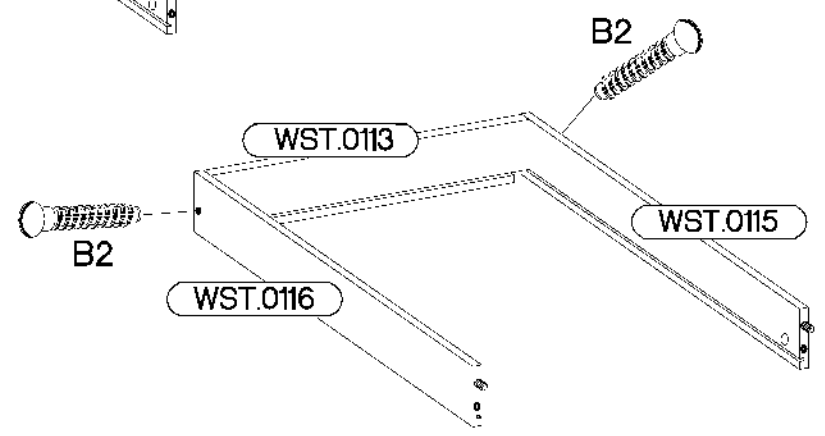

ISM-KUH-01600

Colli	Spare Part	Dimension
Colli 1/6	KUH.10318	720x560x16
	KUH.10319	720x560x16
	KUH.30003	466x430x16
	KUH.40151	467x485x16
	KUH.60003	713x485x2,5
	KUH.60274	448x437x2,5
	KUH.70742	568x496x16
	KUH.70746	138x496x16
	KUH.90006	467x100x16
	KUH.90007	467x100x16
	WST.0113	427x80x12
	WST.0115	450x80x12
	WST.0116	450x80x12

KUH.30003

KUH.40151

#12/10mm  C5 2	#8x30mm  A 4	 O1 1
---	---	---

2

#6x42mm  B2 2	 O1 1
---	--

3

L=20mm  D2 2
--

4

VARIANT 1

Colli	Spare Part	Dimension
	KUH.20001	2200x600x38
Colli 6/6	KUH.90215 x2	515x150x16
	KUH.90217	2199x150x16

±3.5x13mm

P5

8

F16

4

KUH.90215

4.0x35mm	3.5x13mm
	
R3	P5
4	8

$\phi 3.0 \times 16 \text{mm}$  P11 8	L=2200mm  L36 1	 L37 2
--	--	--

VARIANT 2

Colli	Spare Part	Dimension
Colli 2/2	KUH.20112	1100x600x38
	KUH.90258	1172x150x16

Colli	Spare Part	Dimension
Colli 6/6	KUH.20001	2200x600x38
	KUH.90215 x2	515x150x16
	KUH.90217	2199x150x16