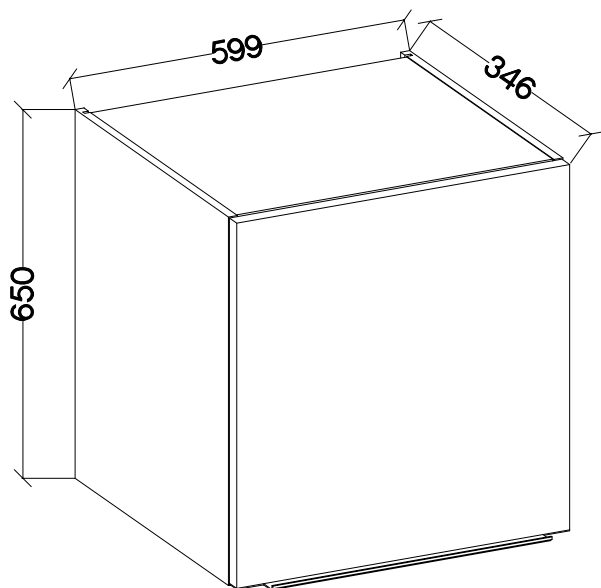

max. 5kg
KUH.30065
KUH.40146