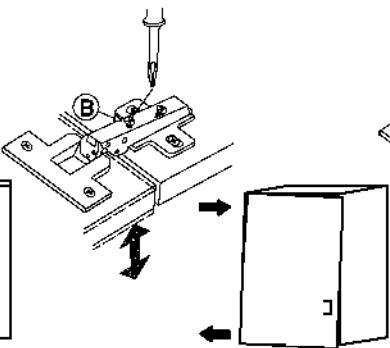

13

∅35/0mm HG 2	∅3.5x13mm P5 4

14

∅3.0x16mm P11 6	L=495mm SL50 2

1.

2.

VARIANT HIGH GLOSS

1.

2.

3.