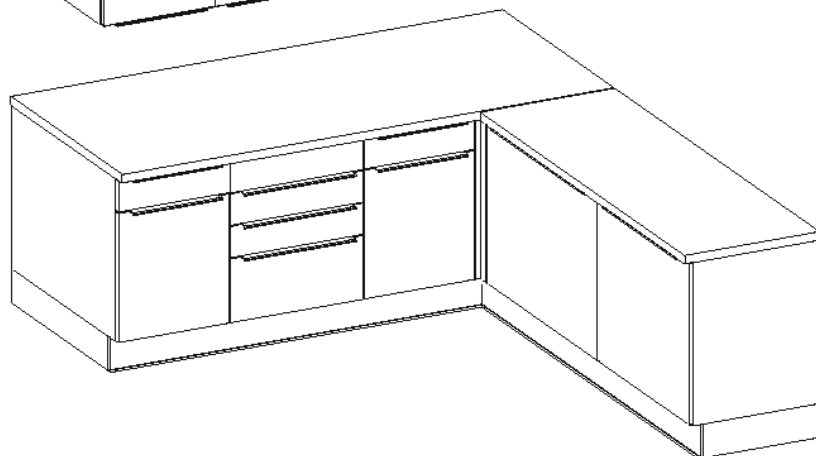

VARIANT 2

ISM-KUH-01597