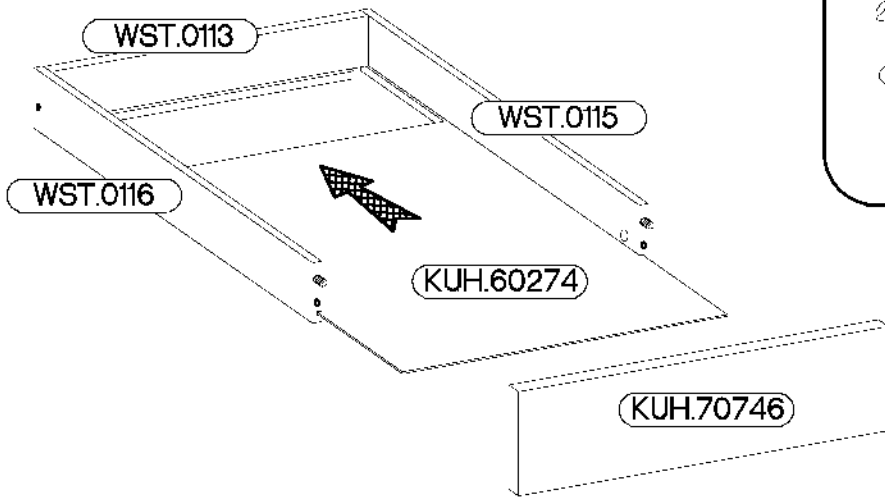

ISM-KUH-01600

Colli	Spare Part	Dimension
Colli 1/6	KUH.10318	720x560x16
	KUH.10319	720x560x16
	KUH.30003	466x430x16
	KUH.40151	467x485x16
	KUH.60003	713x485x2,5
	KUH.60274	448x437x2,5
	KUH.70742	568x496x16
	KUH.70746	138x496x16
	KUH.90006	467x100x16
	KUH.90007	467x100x16
	WST.0113	427x80x12
	WST.0115	450x80x12
	WST.0116	450x80x12

KUH.30003

KUH.40151

#12/10mm  C5 2	#8x30mm  A 4	 O1 1
---	---	---

2

#6x42mm  B2 2	 O1 1
---	--

3

L=20mm  D2 2
--

4

VARIANT 1

Colli	Spare Part	Dimension
	KUH.20001	2200x600x38
Colli 6/6	KUH.90215 x2	515x150x16
	KUH.90217	2199x150x16

±3.5x13mm

P5

8

F16

4

KUH.90215

4.0x35mm	3.5x13mm
	
R3	P5
4	8

$\phi 3.0 \times 16 \text{mm}$  P11 8	L=2200mm  L36 1	 L37 2
--	--	--

VARIANT 2

Colli	Spare Part	Dimension
Colli 2/2	KUH.20112	1100x600x38
	KUH.90258	1172x150x16

Colli	Spare Part	Dimension
Colli 6/6	KUH.20001	2200x600x38
	KUH.90215 x2	515x150x16
	KUH.90217	2199x150x16