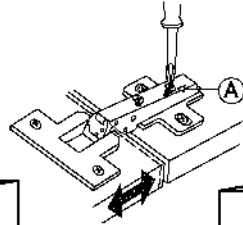

3.

4.

∅3.0x16mm	L=495mm
	
P11	SL50
3	1

VARIANT HIGH GLOSS

1.

2.

3.

SAFADO / MARLEEN