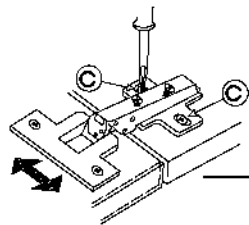

∅3.0x16mm	L=495mm
P11	SL50
3	1

VARIANT HIGH GLOSS

1.

2.

3.