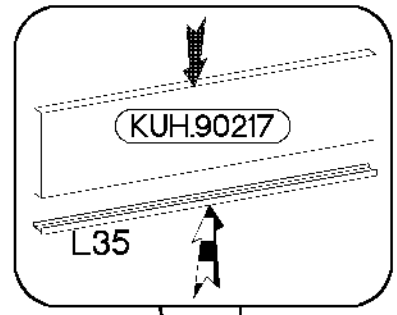

KUH.90217

L35