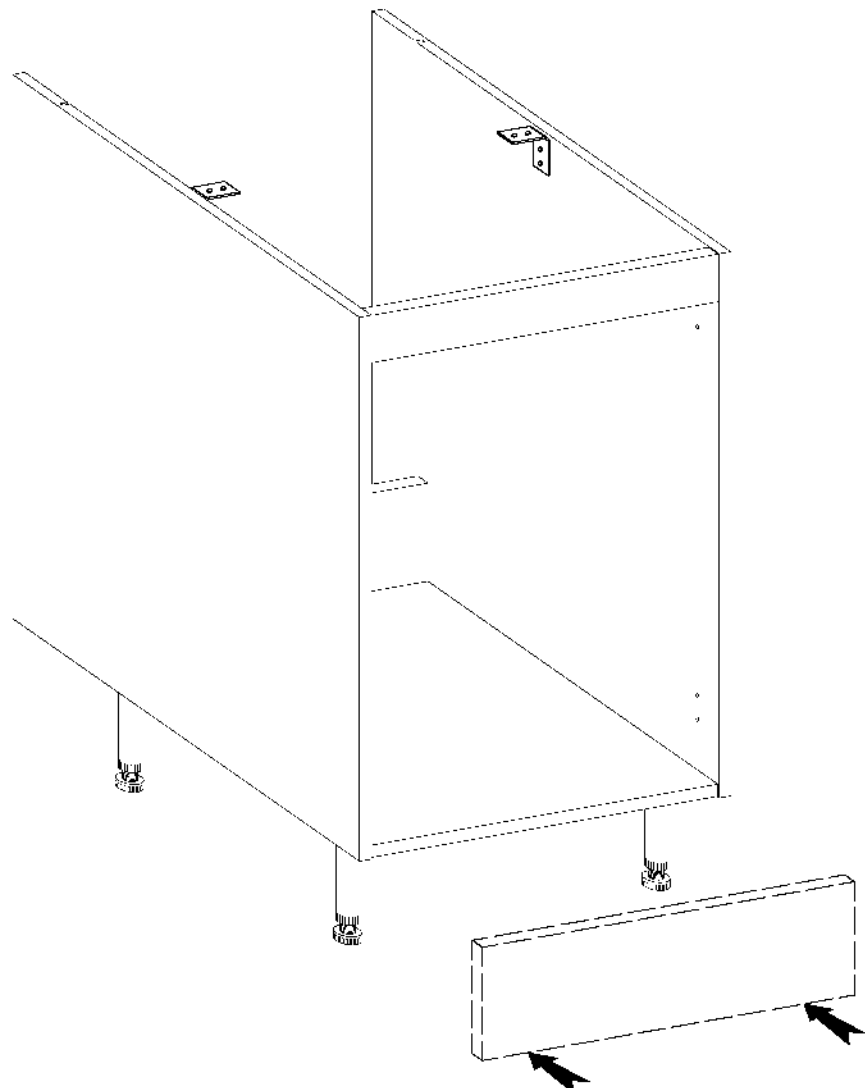

6

+3.5x13mm

P5

8

T10

2

1.

2.

7

+3.5x13mm

P5

4

F16

2

1.

2.

3.

4.