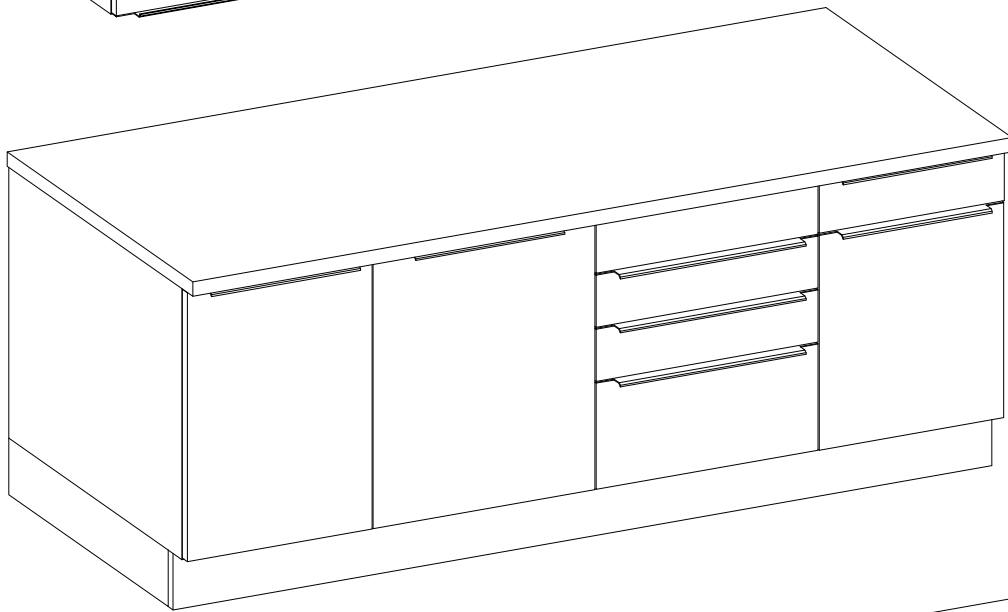

VARIANT 1

Colli	Spare Part	Dimension
	KUH.20001	2200x600x38
Colli 6/6	KUH.90215 x2	515x150x16
	KUH.90217	2199x150x16

±3.5x13mm

P5

8

F16

4

KUH.90215