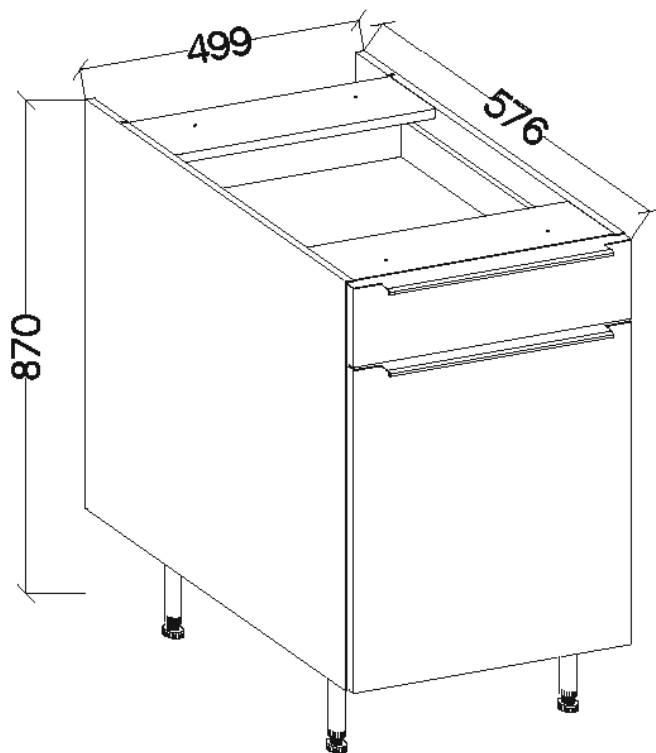

A	 B	 B2	 C5	 D2
12	8	2	2	2

 E1	 F15	 F16	 HG L=450mm	 I1 L	 J3	 L
8	4	6	2	1	4	2

 M2	 O	 O1	 P5	 P7	 P11	 R3	 SL50
8	1	1	32	8-10	6	4	2

ISM-KUH-01600