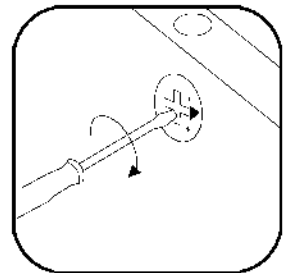

ISM-KUH-01600

Colli	Spare Part	Dimension
Colli 1/6	KUH.10318	720x560x16
	KUH.10319	720x560x16
	KUH.30003	466x430x16
	KUH.40151	467x485x16
	KUH.60003	713x485x2,5
	KUH.60274	448x437x2,5
	KUH.70742	568x496x16
	KUH.70746	138x496x16
	KUH.90006	467x100x16
	KUH.90007	467x100x16
	WST.0113	427x80x12
	WST.0115	450x80x12
	WST.0116	450x80x12

KUH.30003

KUH.40151

#12/10mm  C5 2	#8x30mm  A 4	 O1 1
---	---	---

2

#6x42mm  B2 2	 O1 1
---	--

3

L=20mm  D2 2
--

4