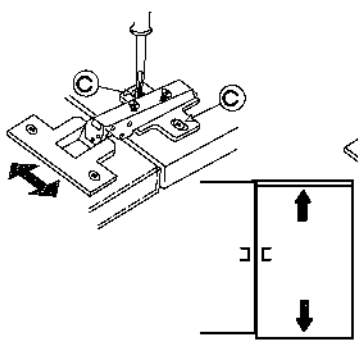

13

∅35/0mm HG 2	∅3.5x13mm P5 4

14

∅3.0x16mm P11 6	L=495mm SL50 2

1.

2.

VARIANT HIGH GLOSS

1.

2.

3.