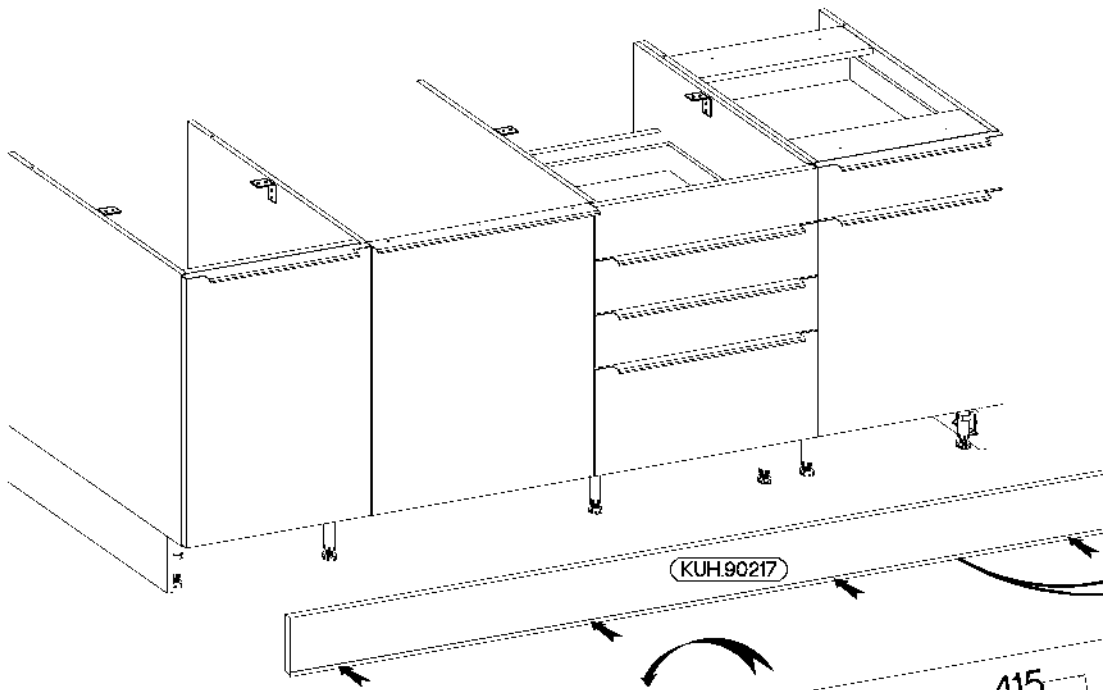

±3.5x13mm

P5

8

F16

4

KUH.90215

KUH.90215

2

- 1.
- 2.
- 3.
- 4.

KUH.90217

KUH.90217

L35

KUH.90217

±3.5x13mm

P5

12

F16

6

L=2200mm

L35

1