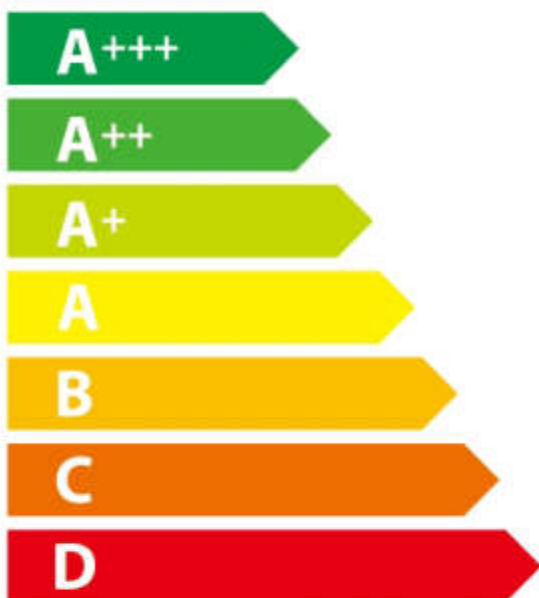

ENERG

енергия · ενέργεια

Y

IJA

IE

IA

RESPEKTA®

CH 24080 SM

43
kWh/annum

A circular icon containing a three-bladed fan.

ABCDEFG

An icon of a standard incandescent lightbulb.

ABCDEFG

An icon showing a horizontal pipe with a mesh filter and three water droplets falling from it.

AB**C**DEFG

An icon of a speaker with sound waves.

70 dB

65/2014